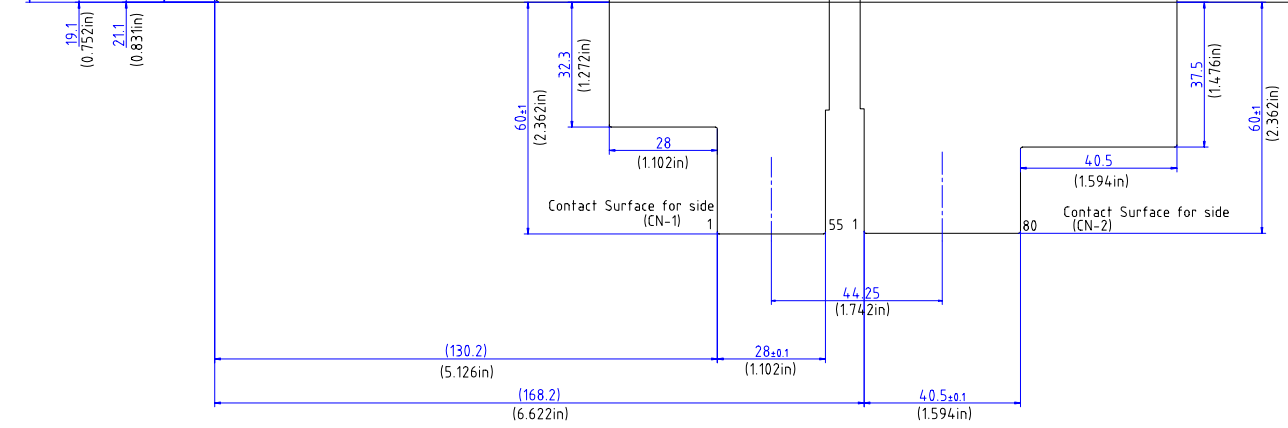

DATA DISPLAY GROUP

2D Drawing

DMC

DUS-220WB060A

TO-05-098

The information contained in this document has been carefully researched and is, to the best of our knowledge, accurate. However, we assume no liability for any product failures or damages, immediate or consequential, resulting from the use of the information provided herein. Our products are not intended for use in systems in which failures of product could result in personal injury. All trademarks mentioned herein are property of their respective owners. All specifications are subject to change without notice.

TOLERANCE=±0.3mm(0.012in)
EXCEPT WHERE INDICATED
UNIT=mm(inch)

PART No.	DATE
DUS-220WB060A	OCT/09/2012
TYPE	DMC Co., Ltd.
Projected Capacitive DIMENSIONAL DRAWING	

Our company network supports you worldwide with offices in Germany, Great Britain, Italy, Turkey and the USA. For more information please contact: