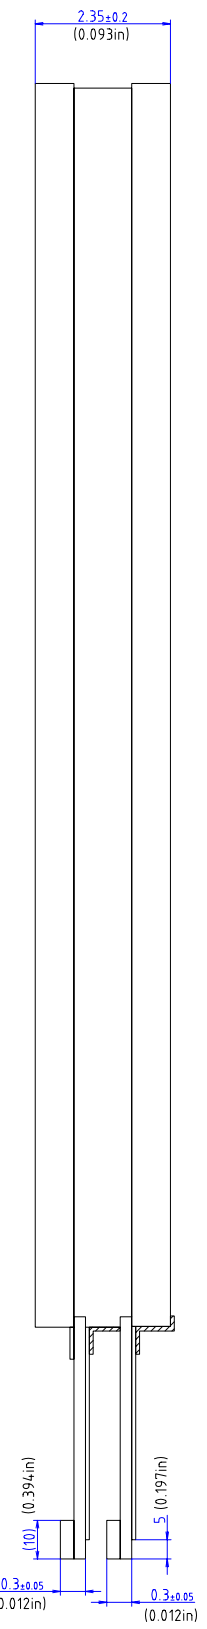

DATA DISPLAY GROUP

2D Drawing

DMC

DUS-220WB060A

TO-05-098

The information contained in this document has been carefully researched and is, to the best of our knowledge, accurate. However, we assume no liability for any product failures or damages, immediate or consequential, resulting from the use of the information provided herein. Our products are not intended for use in systems in which failures of product could result in personal injury. All trademarks mentioned herein are property of their respective owners. All specifications are subject to change without notice.

TOLERANCE=±0.3mm(0.012in)
EXCEPT WHERE INDICATED
UNIT=mm(inch)

PART No.	DATE
DUS-220WB060A	OCT/09/2012
TYPE	DMC Co., Ltd.
Projected Capacitive DIMENSIONAL DRAWING	

Our company network supports you worldwide with offices in Germany, Great Britain, Italy, Turkey and the USA. For more information please contact: