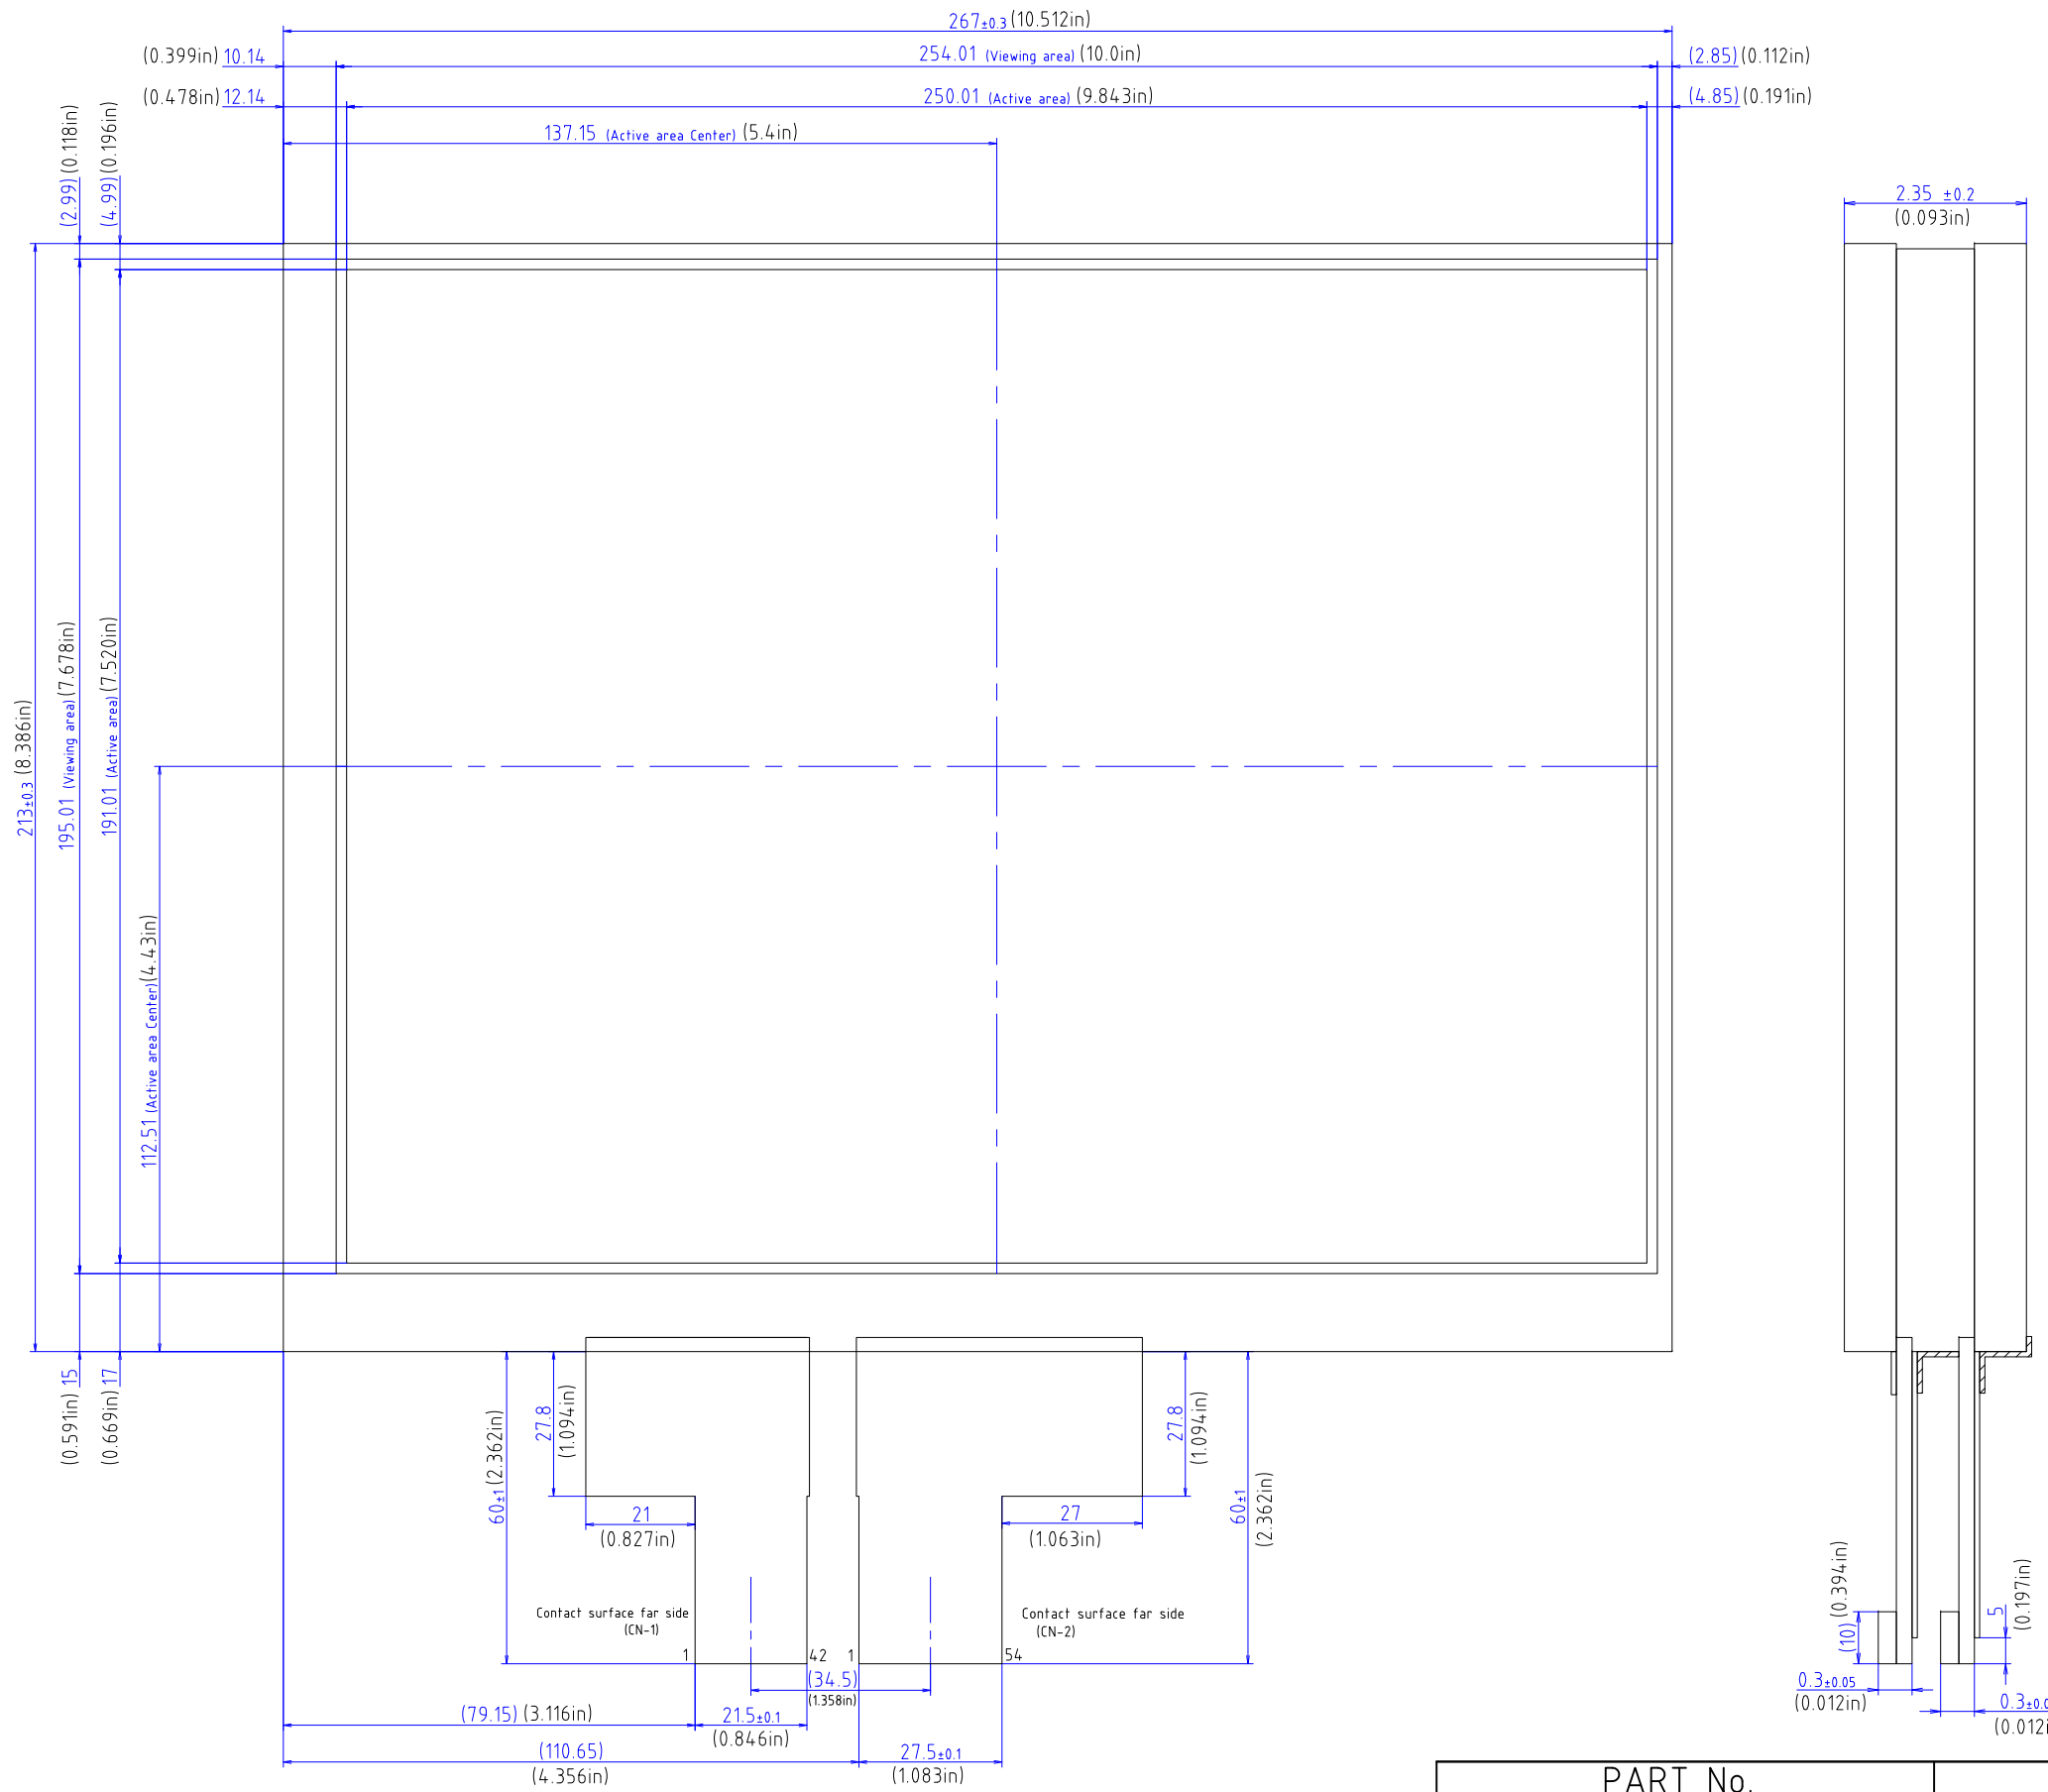

DATA DISPLAY GROUP

2D Drawing

DMC

DUS121B060A

TO-05-089

The information contained in this document has been carefully researched and is, to the best of our knowledge, accurate. However, we assume no liability for any product failures or damages, immediate or consequential, resulting from the use of the information provided herein. Our products are not intended for use in systems in which failures of product could result in personal injury. All trademarks mentioned herein are property of their respective owners. All specifications are subject to change without notice.

TOLERANCE = ±0.3mm (0.012in)
EXCEPT WHERE INDICATED
UNIT = mm (inch)

PART No.	DATE
DUS-121B060A	Sep/19/2012
TYPE	DMC Co., Ltd.
Projected Capacitive DIMENSIONAL DRAWING	

Our company network supports you worldwide with offices in Germany, Great Britain, Italy, Turkey and the USA. For more information please contact: