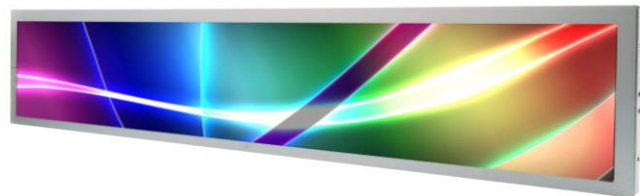

SSD2405-Y

24" LCD, 1000nits LED backlight, 1920 x 360 ultra-wide aspect ratio 16:3

The SSD2405-Y is a 24 inch color TFT-LCD display with special aspect ratio 16:3 and wide resolution 1920 x 360. It is Litemax's Spanpixel series product which designed for high brightness with power efficiency LED backlight. It provides LCD panel with specific aspect ratios and sunlight readable for digital signage, public transportation, exhibition hall, department store, and vending machine.

Key Features

- Ultra-Wide Screen (16: 3)
- High Brightness
- Sunlight Readable
- LED Backlight
- Low Power Consumption
- BL MTBF: 100,000 hours

Specifications

Model Name	SSD2405-Y V1
Description	24" LCD, 1000nits LED backlight, 1920x360
Screen Size	24"
Display Area (mm)	597.8(H) x 112.1(V)
Brightness	1000 cd/m ²
Resolution	1920x360
Aspect Ratio	16 : 3
Contrast Ratio	850 : 1
Pixel Pitch (mm)	0.3114(H) x 0.3114(V)
Pixel Per Inch (PPI)	81
Viewing Angle	178°(H),178°(V)
Color Saturation (NTSC)	81%
Display Colors	16.7M
Response Time (Typical)	30ms
Panel Interface	LVDS
AD Board Input Interface	VGA, DVI-D, HDMI
Input Power	DC12V
Power Consumption	27.5W
Dimensions (mm)	617.8 x 137.2 x 45
Bezel Size(U/B/L/R)	18.2/9.3/9.2/9.2
Mounting	75x75, 250x75
Weight (Net)	4.6 kg
Operating Temperature	0 °C ~ 50 °C
Storage Temperature	-20 °C ~ 60 °C