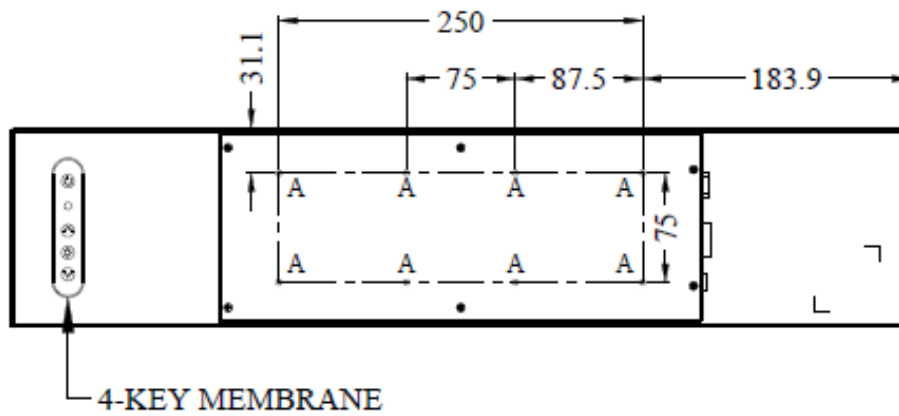

Key Features

- Ultra-Wide Screen (16: 3)
- High Brightness
- Sunlight Readable
- LED Backlight
- Low Power Consumption
- BL MTBF: 100,000 hours

Specifications

Model Name	SSD2405-Y V1
Description	24" LCD, 1000nits LED backlight, 1920x360
Screen Size	24"
Display Area (mm)	597.8(H) x 112.1(V)
Brightness	1000 cd/m ²
Resolution	1920x360
Aspect Ratio	16 : 3
Contrast Ratio	850 : 1
Pixel Pitch (mm)	0.3114(H) x 0.3114(V)
Pixel Per Inch (PPI)	81
Viewing Angle	178°(H),178°(V)
Color Saturation (NTSC)	81%
Display Colors	16.7M
Response Time (Typical)	30ms
Panel Interface	LVDS
AD Board Input Interface	VGA, DVI-D, HDMI
Input Power	DC12V
Power Consumption	27.5W
Dimensions (mm)	617.8 x 137.2 x 45
Bezel Size(U/B/L/R)	18.2/9.3/9.2/9.2
Mounting	75x75, 250x75
Weight (Net)	4.6 kg
Operating Temperature	0 °C ~ 50 °C
Storage Temperature	-20 °C ~ 60 °C

Mechanical Drawing

Outline Dimensions

Unit:mm

Ordering Information

Part Number	Description
SSD2405-YNB-G01	24",1000nits,1920*360,LID24C,AD2662GDH,O/B,DC12V,3in1,V1

Optional Accessories

Part Number	Description
810618301010	CABLE.POWER.AC.1830mm USA type
810618301090	CABLE,POWER,AC,1830mm Europe type
810618301050	CABLE.POWER.AC.1830mm UK type
810618301170	CABLE.POWER,AC,1830mm Australia type
810618301031	CABLE.POWER.AC.1830mm Japan type