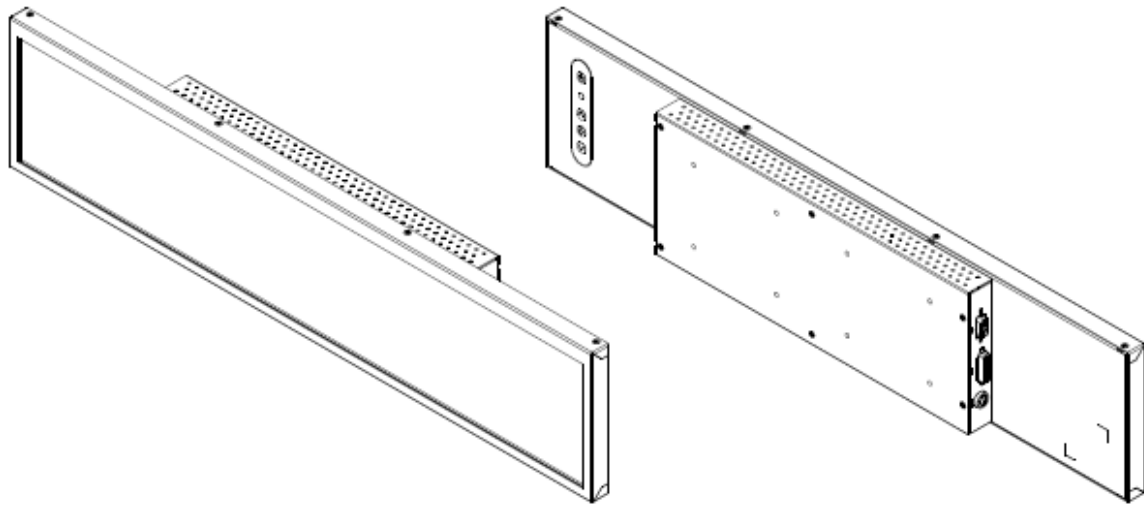

SSD2405-Y

24" LCD, 1000nits LED backlight, 1920 x 360 ultra-wide aspect ratio 16:3

The SSD2405-Y is a 24 inch color TFT-LCD display with special aspect ratio 16:3 and wide resolution 1920 x 360. It is Litemax's Spanpixel series product which designed for high brightness with power efficiency LED backlight. It provides LCD panel with specific aspect ratios and sunlight readable for digital signage, public transportation, exhibition hall, department store, and vending machine.

Key Features

- Ultra-Wide Screen (16: 3)
- High Brightness
- Sunlight Readable
- LED Backlight
- Low Power Consumption
- BL MTBF: 100,000 hours

Specifications

Model Name	SSD2405-Y V1
Description	24" LCD, 1000nits LED backlight, 1920x360
Screen Size	24"
Display Area (mm)	597.8(H) x 112.1(V)
Brightness	1000 cd/m ²
Resolution	1920x360
Aspect Ratio	16 : 3
Contrast Ratio	850 : 1
Pixel Pitch (mm)	0.3114(H) x 0.3114(V)
Pixel Per Inch (PPI)	81
Viewing Angle	178°(H),178°(V)
Color Saturation (NTSC)	81%
Display Colors	16.7M
Response Time (Typical)	30ms
Panel Interface	LVDS
AD Board Input Interface	VGA, DVI-D, HDMI
Input Power	DC12V
Power Consumption	27.5W
Dimensions (mm)	617.8 x 137.2 x 45
Bezel Size(U/B/L/R)	18.2/9.3/9.2/9.2
Mounting	75x75, 250x75
Weight (Net)	4.6 kg
Operating Temperature	0 °C ~ 50 °C
Storage Temperature	-20 °C ~ 60 °C

Mechanical Drawing

Outline Dimensions

Unit:mm

Ordering Information

Part Number	Description
SSD2405-YNB-G01	24",1000nits,1920*360,LID24C,AD2662GDH,O/B,DC12V,3in1,V1

Optional Accessories

Part Number	Description
810618301010	CABLE.POWER.AC.1830mm USA type
810618301090	CABLE,POWER,AC,1830mm Europe type
810618301050	CABLE.POWER.AC.1830mm UK type
810618301170	CABLE.POWER,AC,1830mm Australia type
810618301031	CABLE.POWER.AC.1830mm Japan type