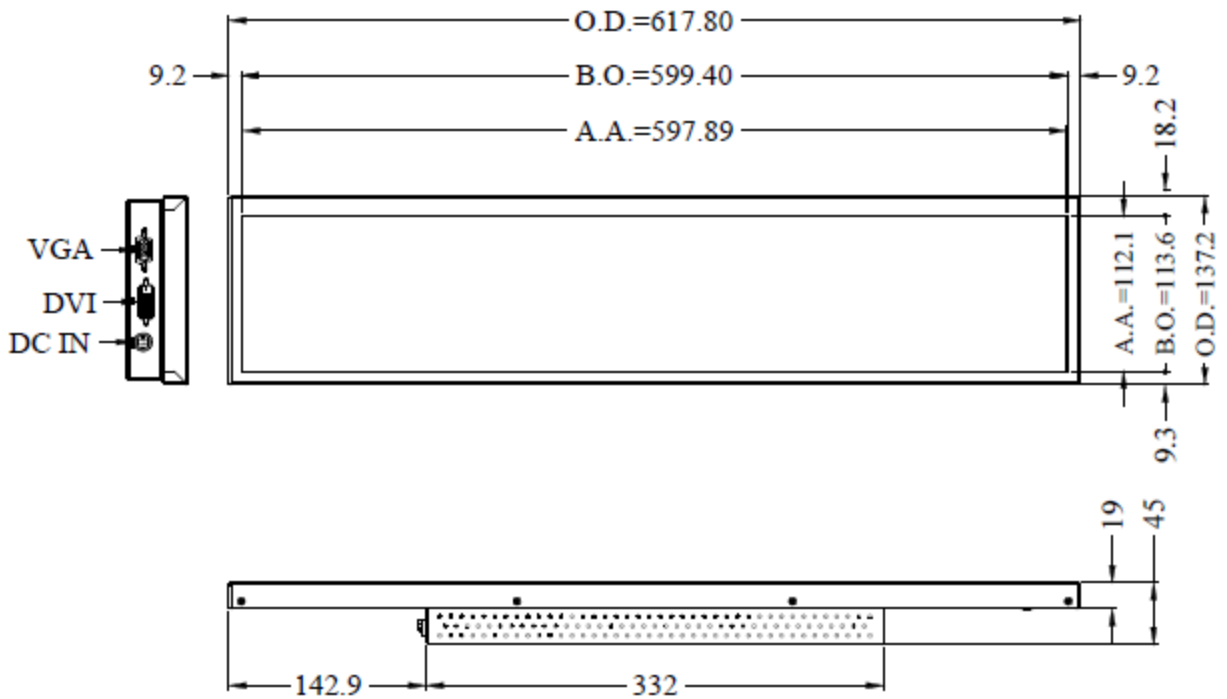

Key Features

- Ultra-Wide Screen (16: 3)
- High Brightness
- Sunlight Readable
- LED Backlight
- Low Power Consumption
- BL MTBF: 100,000 hours

Specifications

Model Name	SSD2405-Y V1
Description	24" LCD, 1000nits LED backlight, 1920x360
Screen Size	24"
Display Area (mm)	597.8(H) x 112.1(V)
Brightness	1000 cd/m ²
Resolution	1920x360
Aspect Ratio	16 : 3
Contrast Ratio	850 : 1
Pixel Pitch (mm)	0.3114(H) x 0.3114(V)
Pixel Per Inch (PPI)	81
Viewing Angle	178°(H),178°(V)
Color Saturation (NTSC)	81%
Display Colors	16.7M
Response Time (Typical)	30ms
Panel Interface	LVDS
AD Board Input Interface	VGA, DVI-D, HDMI
Input Power	DC12V
Power Consumption	27.5W
Dimensions (mm)	617.8 x 137.2 x 45
Bezel Size(U/B/L/R)	18.2/9.3/9.2/9.2
Mounting	75x75, 250x75
Weight (Net)	4.6 kg
Operating Temperature	0 °C ~ 50 °C
Storage Temperature	-20 °C ~ 60 °C

Mechanical Drawing

Outline Dimensions

Unit:mm

Ordering Information

Part Number	Description
SSD2405-YNB-G01	24",1000nits,1920*360,LID24C,AD2662GDH,O/B,DC12V,3in1,V1

Optional Accessories

Part Number	Description
810618301010	CABLE.POWER.AC.1830mm USA type
810618301090	CABLE,POWER,AC,1830mm Europe type
810618301050	CABLE.POWER.AC.1830mm UK type
810618301170	CABLE.POWER,AC,1830mm Australia type
810618301031	CABLE.POWER.AC.1830mm Japan type