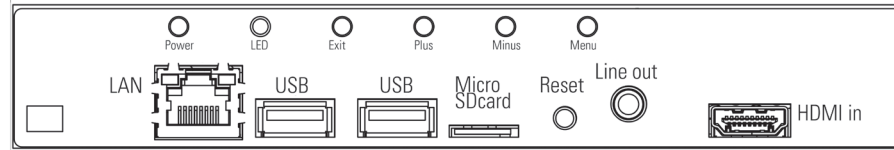

WebPoster M3 - Website Player

POS-Line 31.5

WebPoster M3 is an industrial FHD network player to show websites. It is a special designed Distec O/S for Artista IOT monitors.

Firmware is compatible with touchscreen applications.

Order number		DS-92-226
Interfaces		1 x LAN, 2 x USB, 1 x HDMI, 1 x Line out, 1 x MicroSD card slot
Power consumption (typ.)	[Watt]	43
Weight	[kg]	12.6
Dimensions (W x H x D)	[mm]	759 x 454 x 109