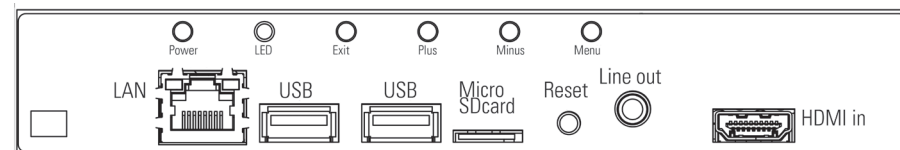

VideoPoster - Network Multimediaplayer

Order number		DS-91-414
Interfaces		1 x LAN, 2 x USB, 1 x HDMI, 1 x Line out, 1 x MicroSD card slot
Power consumption (typ.)	[Watt]	43
Weight	[kg]	12.6
Dimensions (W x H x D)	[mm]	759 x 454 x 109
Package contents		USB Stick 8 GB