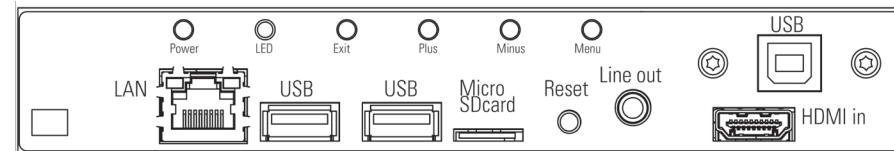

IOT - Raspberry® IoT Controller

Order number		DS-91-981
Order numbers		DS-60-859
Interfaces		1 x LAN, 2 x USB 2.0, 1 x HDMI, 1 x Line out, 1 x MicroSD card slot, 1 x USB-B (only for content updates)
Power consumption (typ.)	[Watt]	43
Weight	[kg]	12.6
Dimensions (W x H x D)	[mm]	759 x 454 x 109