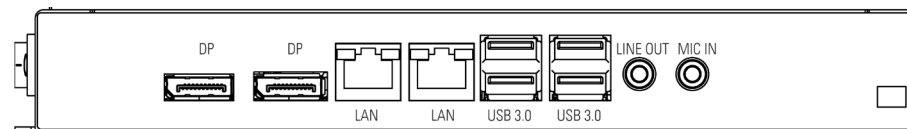

IQ Core-i5 - PC Intel® Core™-i5

Order number		DS-92-022
Features		Resolution 4K external via DisplayPort supported
Interfaces		2 x DP, 2x LAN, 4x USB 3.0, 1 x Audio, 1 x MIC in
PC		Intel® Core™-i5-7300 U (2.6 GHz), Intel® HD Graphics GT series, RAM: 8GB DDR 4 Storage: 120 GB M.2Sata
Fan		no
Power consumption (typ.)	[Watt]	90
Weight	[kg]	16.5
Dimensions (W x H x D)	[mm]	759 x 454 x 109