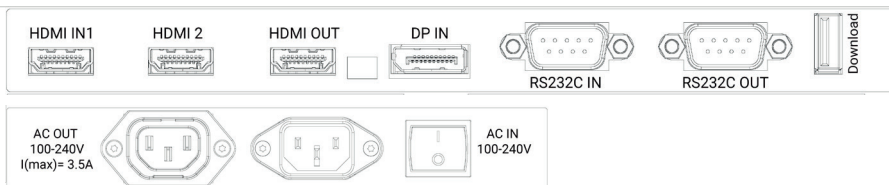

Open frame monitor without bezel

Backside of Brilan 4K 75

Panel Diagonal	[mm] / [Inch]	1905/ 74.5
Type		Monitor open frame
Resolution	[Pixel]	3.840 x 2.160 (4K)
Luminance (cent./typ)	[cd/m ²]	700
Viewing angle	[°]	178 h / 178 v
Backlight		LED
Active area (H/V)	[mm]	1650.24 x 928.26
Number of colors	[M]	16.7
Contrast ratio		4000:1
Resp. time (on/off)	[ms]	6.5
Pixel class		ISO 9241-307 (pixel error class II)
Life time back light	[h]	50.000
Contin. operating time	[h] / [d]	24/ 7
Mounting	[mm]	VESA MIS-F 800 x 400 for monitor (M8)
		VESA MIS-D 75 x 75/ 100 x 100 (M4) on backside for PC
Storage temperature	[°C] / [°F]	-20 ~ 60/ -4 ~ 140
Oper. temperature	[°C] / [°F]	0 ~ 40/ 32 ~ 104
Storage humidity	[%]	10 ~ 90 (non condensing)
Operating humidity	[%]	10 ~ 90 (non condensing)
Panel orientation		Landscape and Portrait
Location of connect.		Landscape: bottom Portrait: left side (front view)
Location of OSD buttons		Landscape: bottom Portrait: left side (front view)
Housing		Powder coated metal, black RAL 9005
Audio		integrated full range speaker, 2 x 10 W
Conformity		CE, EU-RoHS
Power supply	[VAC]	100-240~; 50/60 Hz
AC outlet	[VAC/ A]	100-240~; 50/60 Hz/ max 3.5
Packaging		Single packaging for transport per pallet, max. 2 pcs. per pallet
Package Contents		Safety instructions, power cable, HDMI cable, IR-remote control

Bezel/ Glass*

Options

Order number		DS-92-032	DS-92-036
Name		Front bezel	Glass protection frame
Finish		Steel, powder coated, black RAL 9005	Steel, powder coated, black RAL 9005
Can be combined with		—	TrueFlat safety glass
Weight	[kg/ lb]	2.3/ 5.07	6.7/ 14.77
Dimensions of monitor with option (W x H x D)	[mm/ inch]	1680 x 958 x 94	1689 x 967 x 99
		66.14 x 37.72 x 3.70	66.49 x 38.07 x 3.90